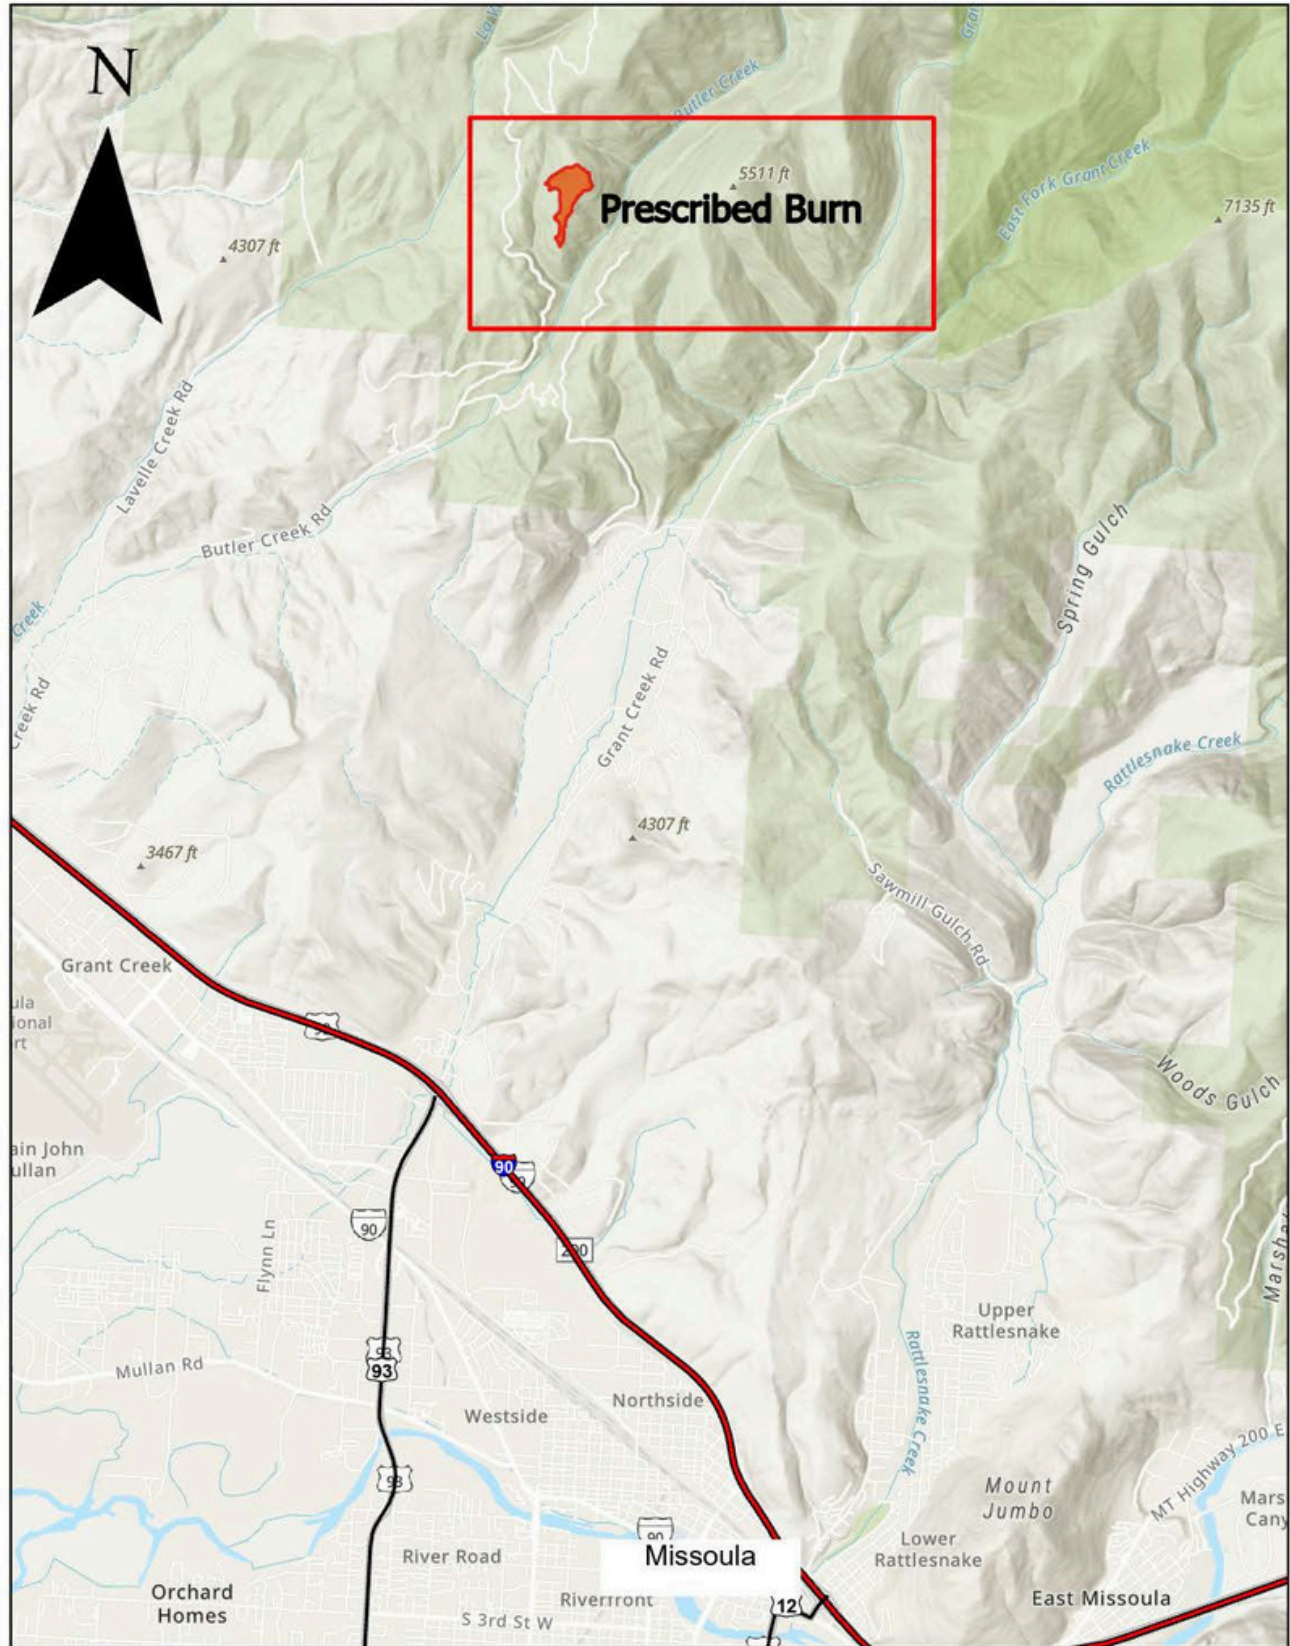

Grant Creek 18 Project Map Missoula Ranger District

0 0.5 1 2 Miles